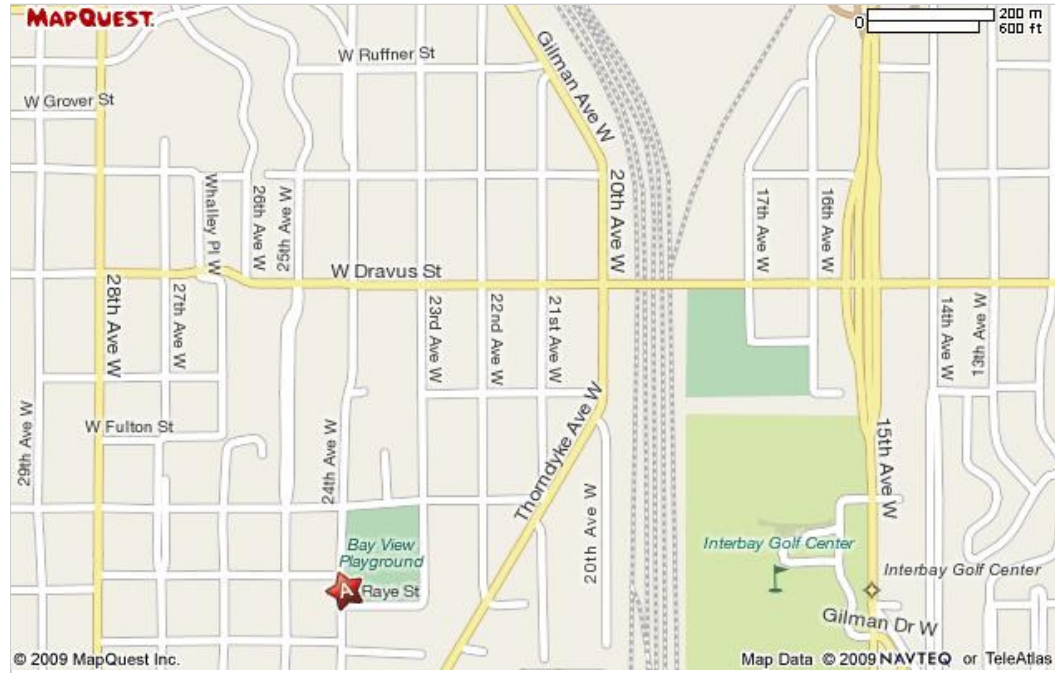

# MAPQUEST.

Map of 24th Ave W & W Raye St  
Seattle, WA 98199

## Bay View (Raye) Field

[All rights reserved. Use subject to License/Copyright](#) | [Map Legend](#)

Directions and maps are informational only. We make no warranties on the accuracy of their content, road conditions or route usability or expeditiousness. You assume all risk of use. MapQuest and its suppliers shall not be liable to you for any loss or delay resulting from your use of MapQuest. Your use of MapQuest means you agree to our [Terms of Use](#)